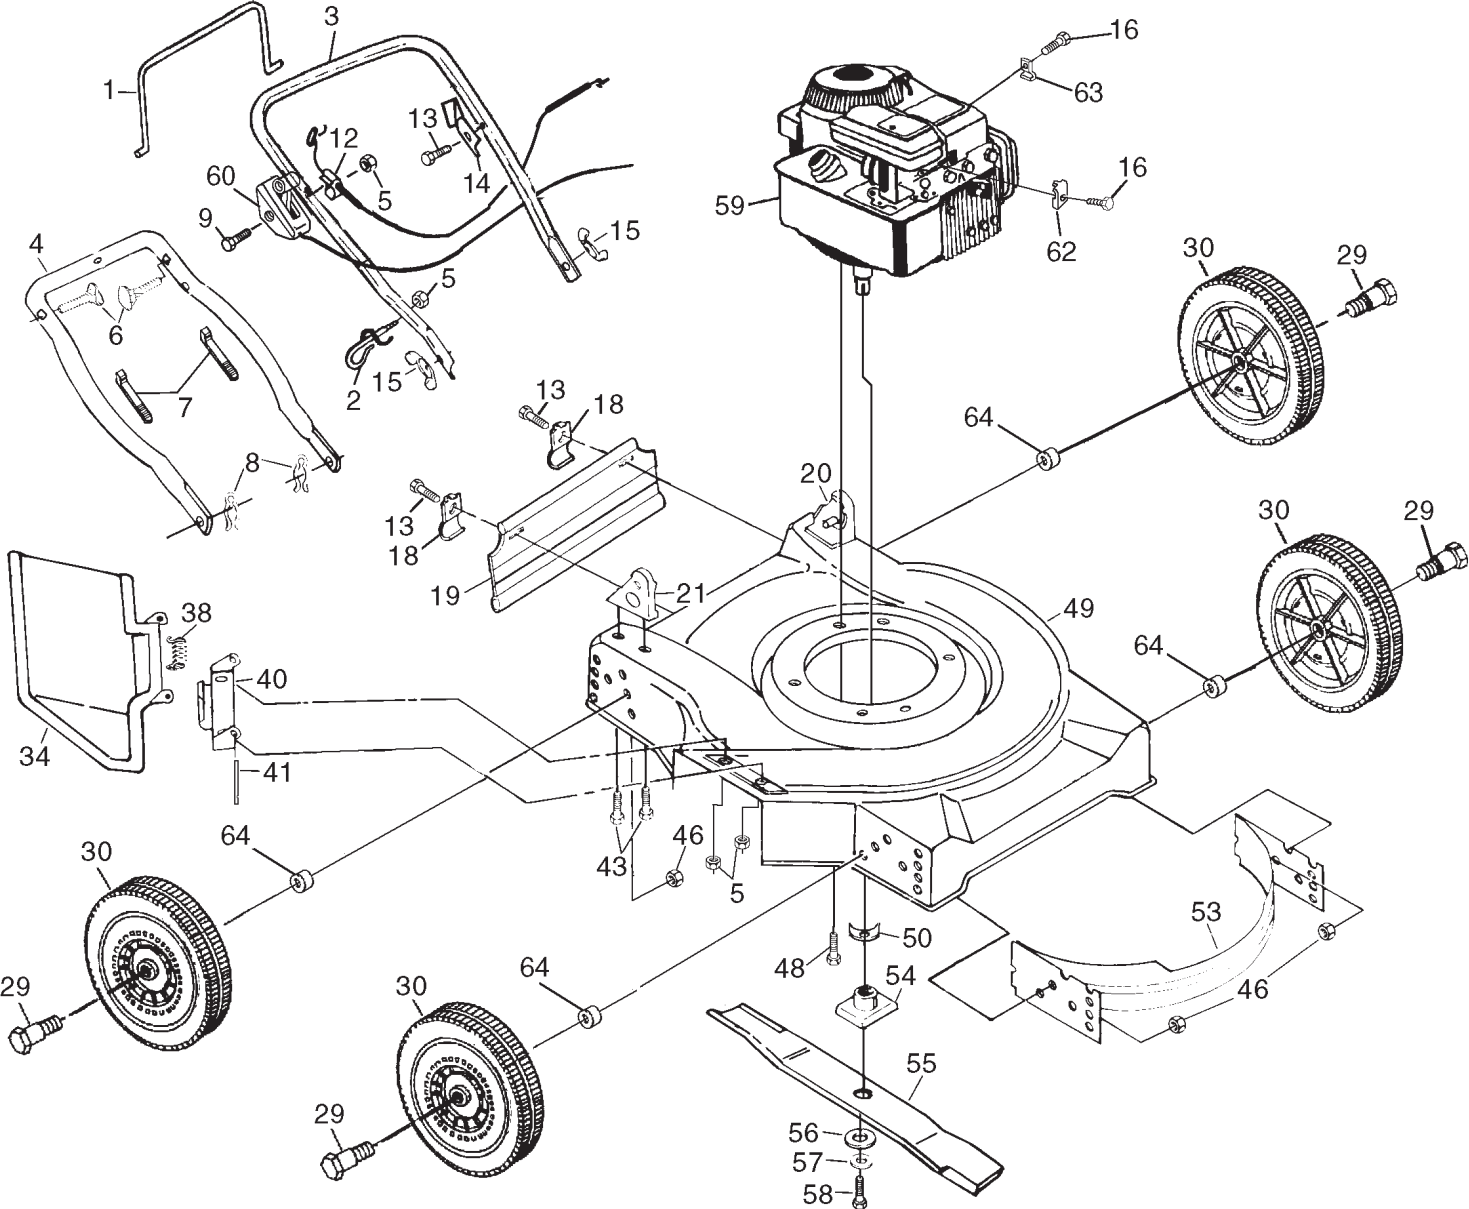

# REPAIR PARTS

## ROTARY LAWN MOWER MODEL NO. 50DK (954140068A)

## ROTARY LAWN MOWER MODEL NO. 50DK (954140068A)

KEY NO.	PART NO.	DESCRIPTION
1	532086902	Control Bar
2	532132001	Rope Guide
3	532155978	Upper Handle
4	532157082	Lower Handle
5	532063601	Locknut 1/4-20
6	532131959	Handle Bolt 5/16-18
7	532066426	Wire Tie
8	532051793	Hairpin Cotter
9	532158755	Machine Screw 1/4-20 x 2
12	532130861	Engine Zone Control Cable
13	532750097	Hex Washer Head Screw #10-24 x 1/2
14	532125162	Up-Stop Bracket
15	532128638	Wing Nut
16	532083816	Screw #10 x 5/8
18	532125207	Skirt Bracket
19	532140541	Rear Skirt
20	532153027	Handle Bracket Assembly (Left)
21	532153026	Handle Bracket Assembly (Right)
29	532067609	Shoulder Bolt
30	532750500	Wheel & Tire Assembly
34	532142191	Discharge Guard
38	532851855	Spring
40	532153806	Housing Bracket
41	532150215	Hinge Rod
43	532149741	Thread Cutting Screw 5/16-18 x 3/4
46	532751592	Locknut 3/8-16

KEY NO.	PART NO.	DESCRIPTION
48	532150406	Hex Head Thread Rolling Screw 3/8-16 x 1-1/8
49	532142144	Housing Assembly
50	532125078	Washer
53	532138348	Baffle
54	532850977	Blade Adapter
55	532145106	20" Blade
56	532851074	Hardened Washer
57	532850263	Helical Lockwasher 3/8
58	532851084	Hex Head Screw 3/8-24 x 1-3/8 Gr. 8
59	-----	* Engine - Briggs & Stratton, Model No. 98902
60	532851462	Throttle Control Std.
62	532213146	* Cable Clamp, B & S
63	532087930	Engine Clip
64	532136624	Spacer
--	532107339	Decal, Danger
--	532141520	Rear Baffle (Not Shown)
--	532162424	Owner's Manual (English/French)